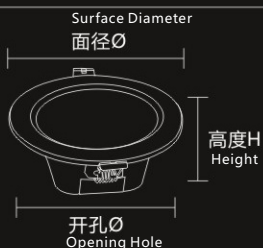

产品线条图 Product line drawing