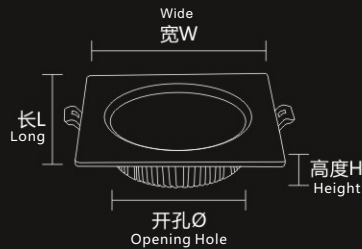

产品线条图
Product line drawing