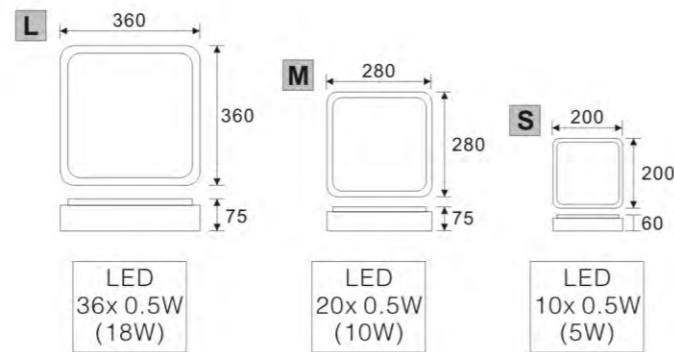

DESCRIPTION

DESCRIPTION

15542