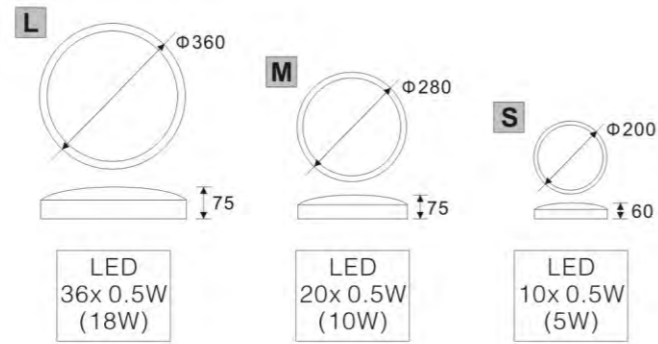

LED  
20 x 0.5W  
(10W)

**15523**

LED  
20 x 0.5W  
(10W)

**15524**

LED  
20 x 0.5W  
(10W)

DESCRIPTION

**15531**

DESCRIPTION