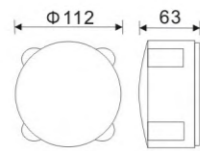

15241

LED  
2x 3W  
(6W)

15242

LED  
2x 3W  
(6W)

DESCRIPTION

Aluminium	Glass diffuser		IP54		
-----------	----------------	--	------	--	--

**15251**

LED  
4x 1W  
(4W)