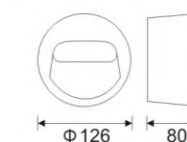

DESCRIPTION

**15271** LED  
48x 0.2W  
(9.6W)

**15272** LED  
3x 2W  
(9W)

DESCRIPTION

**15281** LED  
3x 2W  
(9W)

**15282** LED  
3x 2W  
(9W)

**15283** LED  
3x 2W  
(9W)

**15284** LED  
3x 2W  
(9W)