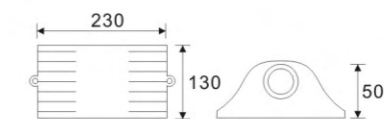

1531

LED
1 x 3W
(3W)

DESCRIPTION

Aluminium	Glass diffuser		IP54		

1541

LED
1 x 3W
(3W)

1532

LED
2 x 3W
(6W)

1542

LED
2 x 3W
(6W)