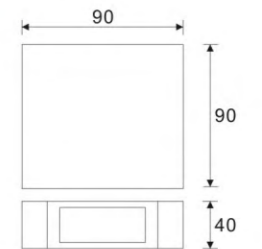

15162	LED 1x 3W (3W)