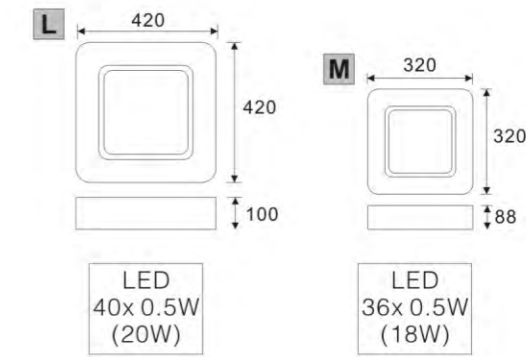

DESCRIPTION

DESCRIPTION

15533