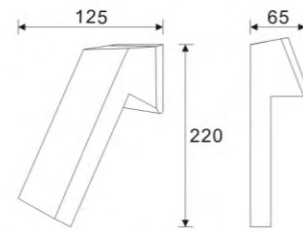

15151	LED 20x0.5W (10W)	LED 12x1W (12W)