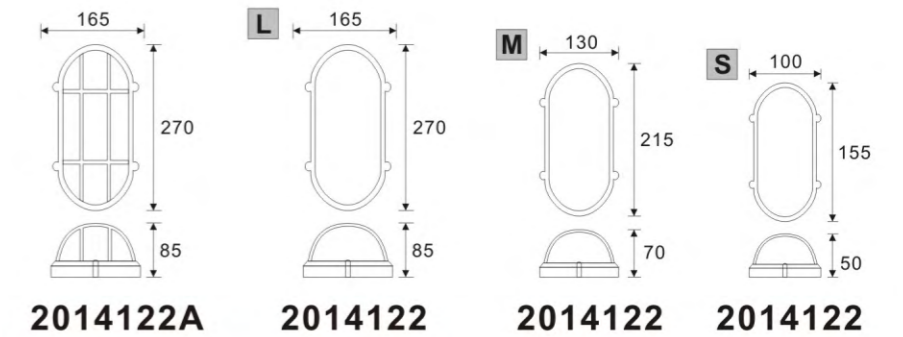

DESCRIPTION

Aluminium	Opal PC		IP54		LED 20x0.5W (10W)	LED 30x0.5W (15W)