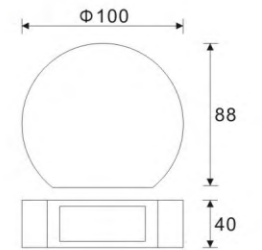

15161	LED 1x 3W (3W)