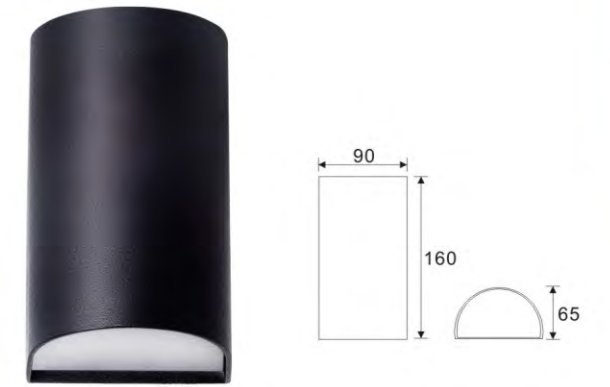

DESCRIPTION

Aluminium	Glass diffuser		IP54		

15121 LED 2 x 3W (6W) LED 2 x 6W (12W)