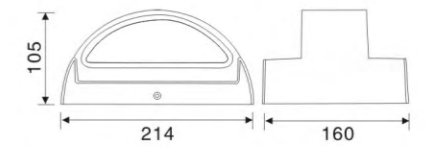

**15211** LED  
30x 0.2W  
(18W)

**15212** LED  
20x 0.5W  
(10W)

DESCRIPTION

Aluminium	Glass diffuser		IP65		
-----------	----------------	--	------	--	--

**201492** LED  
6x2W  
(12W)

**201492A** LED  
6x2W  
(12W)