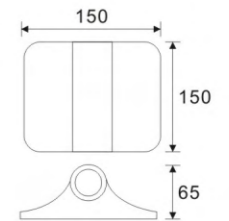

LED  
1 x 3W  
(3W)

DESCRIPTION

Aluminium	Glass diffuser		IP54		
-----------	----------------	--	------	--	--

**1541**

LED  
1 x 3W  
(3W)

**1532**

LED  
2 x 3W  
(6W)

**1542**