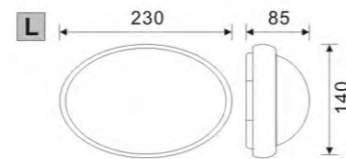

DESCRIPTION

2014131

Power 12W	Power 6W

2014131A

Power 12W

2014133

Power 10W	Power 6W

2014133A

Power 12W

DESCRIPTION

2014132

LED 20 x 3W (6W)

2014134

LED 20 x 3W (6W)