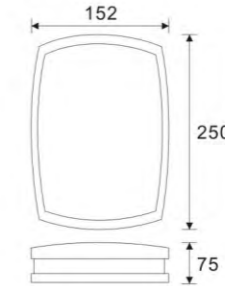

DESCRIPTION

Aluminium	Opal PC		<b>IP54</b>		LED 20x0.5W (10W)	LED 30x0.5W (15W)
-----------	---------	--	-------------	--	-------------------------	-------------------------

DESCRIPTION

**2014131**

Power 12W	Power 6W
--------------	-------------

LED 20 x 3W (6W)
------------------------

**2014134**

LED 20 x 3W (6W)
------------------------

DESCRIPTION

**15511**

LED  
20 x 0.5W  
(10W)

DESCRIPTION

**15521**