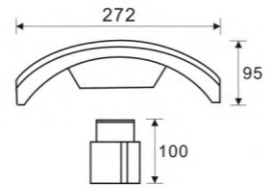

**15371**

LED  
50x 0.2W  
(10W)

**15372**

LED  
50x 0.2W  
(10W)

**15373**

LED  
50x 0.2W  
(10W)

DESCRIPTION

Aluminium	Opal PC		IP44		
-----------	---------	--	------	--	--