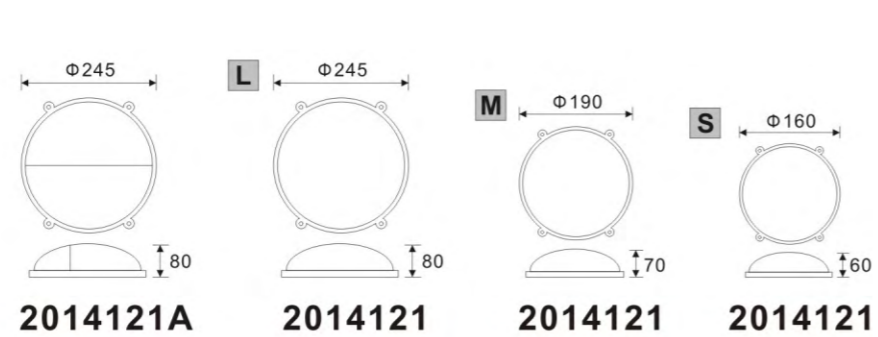

DESCRIPTION

Aluminium	Opal PC		IP54		LED 20x0.5W (10W)	LED 30x0.5W (15W)