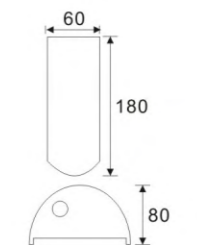

DESCRIPTION

Aluminium	Glass diffuser		IP44		

DESCRIPTION

Aluminium	Opal PC		IP44