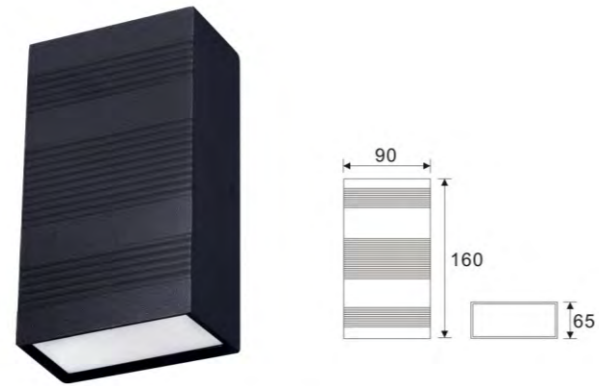

**15102**

LED 2 x 1W (2W)	LED 2 x 3W (6W)
-----------------------	-----------------------

DESCRIPTION

Aluminium	Glass diffuser		IP54		
-----------	----------------	--	------	--	--

**15111** LED 2 x 3W (6W) LED 2 x 6W (12W)