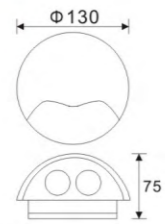

15231

LED
2x 2W
(4W)