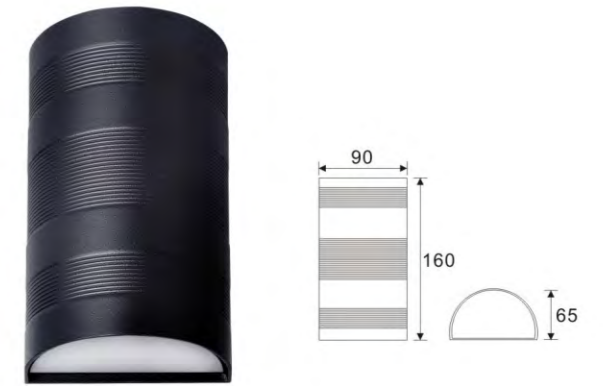

**15112** LED 2 x 3W (6W) LED 2 x 6W (12W)

**15113** LED 2 x 3W (6W) LED 2 x 6W (12W)

DESCRIPTION

Aluminium	Glass diffuser		IP54		
-----------	----------------	--	------	--	--

**15121** LED 2 x 3W (6W) LED 2 x 6W (12W)