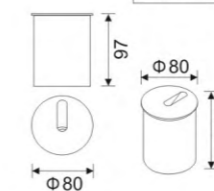

DESCRIPTION

**15271** LED  
48x 0.2W  
(9.6W)

**15272** LED  
3x 2W  
(9W)

DESCRIPTION

**15281** LED  
3x 2W  
(9W)

**15282** LED  
3x 2W  
(9W)

**15283** LED  
3x 2W  
(9W)

**15284** LED  
3x 2W  
(9W)