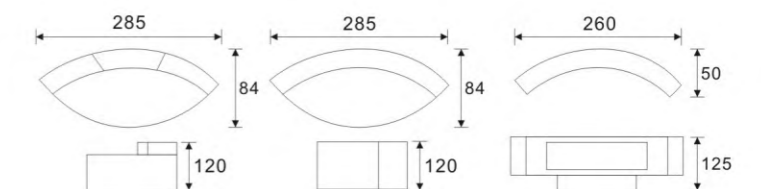

DESCRIPTION

DESCRIPTION