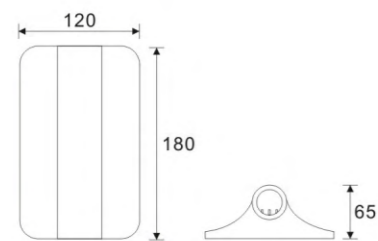

LED  
1 x 3W  
(3W)

DESCRIPTION

Aluminium	Glass diffuser		IP54		
-----------	----------------	--	------	--	--

**1541**

LED  
1 x 3W  
(3W)

**1532**

LED  
2 x 3W  
(6W)

**1542**