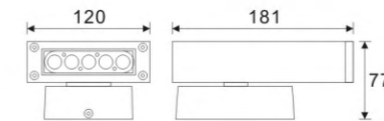

15261

LED
3x 1W
(3W)