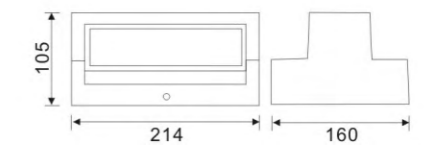

**15211** LED  
30x 0.2W  
(18W)

**15212** LED  
20x 0.5W  
(10W)

DESCRIPTION

Aluminium	Glass diffuser		IP65		
-----------	----------------	--	------	--	--

**201492** LED  
6x2W  
(12W)

**201492A** LED  
6x2W  
(12W)