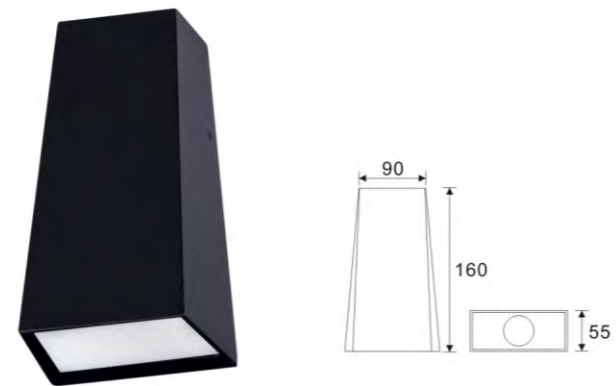

15113 LED 2 x 3W (6W) LED 2 x 6W (12W)