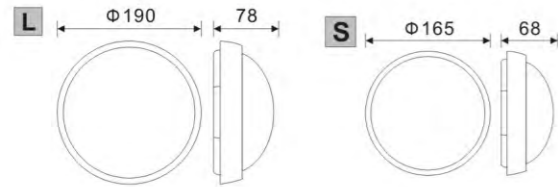

DESCRIPTION

2014131

Power 12W	Power 6W