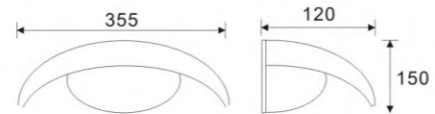

DESCRIPTION

Aluminium	Opal PC		IP44		

15211 LED
30x 0.2W
(18W)

15212 LED
20x 0.5W
(10W)

DESCRIPTION

Aluminium	Glass diffuser		IP65		

201492 LED
6x2W
(12W)

201492A LED
6x2W
(12W)